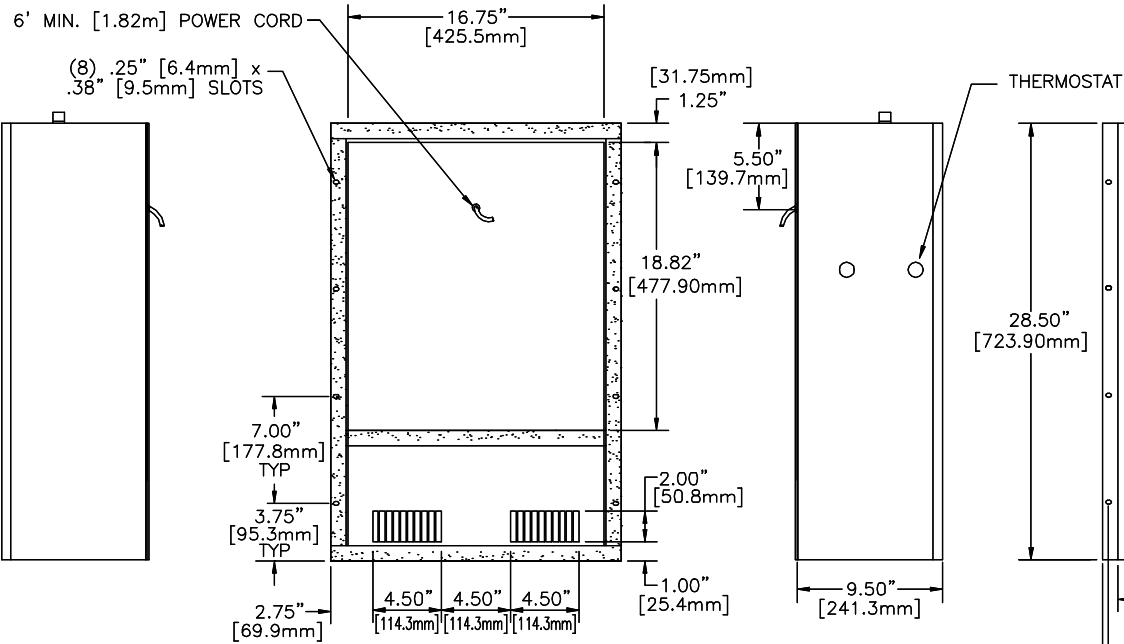

- ① WARM AIR RETURN FROM ELECTRONICS
- ② COOL AIR OUTLET TO ELECTRONICS