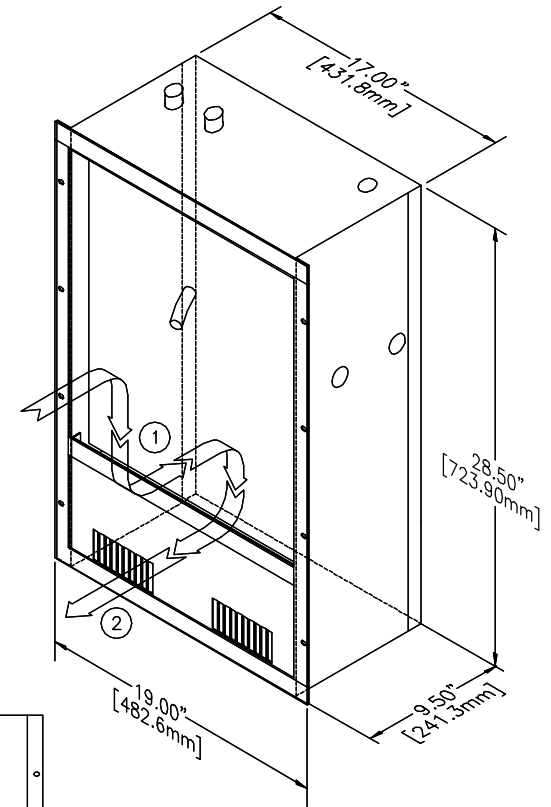

- ① WARM AIR RETURN FROM ELECTRONICS
- ② COOL AIR OUTLET TO ELECTRONICS