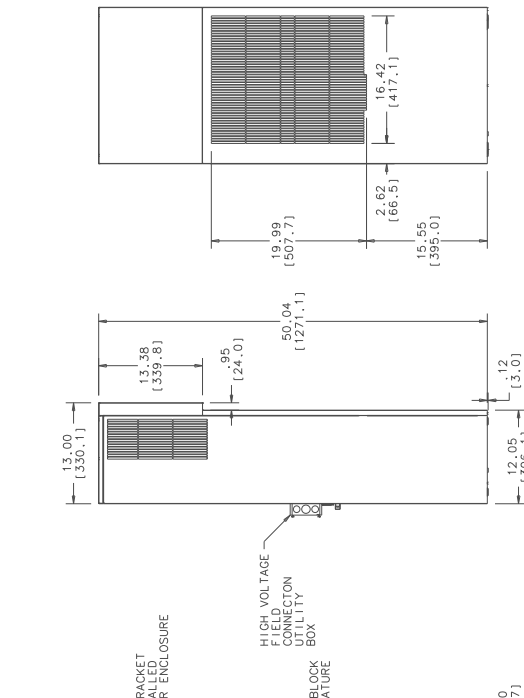

SYM	NOTICE	REVISIONS	
		DESCRIPTION	DATE
EC	15/017	NEW DRAWING RELEASE	7/6/16 JJS
APPROVED			

MOUNTING PLAN

ALL DIMENSIONS ARE IN INCHES		DIMENSIONS DESIGNATED IN METERS WILL METERS	
INCHES	IN	METERS	M
TOLERANCES UNLESS OTHERWISE SPECIFIED		TOLERANCES UNLESS OTHERWISE SPECIFIED	
.005	FRACTIONAL DIMENSIONS	.005	MILLIMETERS
± .005	DECIMAL DIMENSIONS	± .005	MILLIMETERS
DIMENSIONS DESIGNATED AS DIMENSIONS OF MATERIALS SHALL BE AS SHOWN ON DRAWING			
INCHES	IN	METERS	M
3/16	± .005	3/16	± .005
3/8	± .010	3/8	± .010
MATERIAL		MATERIAL	
UNLESS OTHERWISE SPECIFIED		UNLESS OTHERWISE SPECIFIED	
ALUMINUM		ALUMINUM	
VINYL CHLORIDE		VINYL CHLORIDE	
STEEL		STEEL	
COPPER		COPPER	
GLASS		GLASS	
CERAMIC		CERAMIC	
PVC		PVC	
PA		PA	
ABS		ABS	
PC		PC	
PS		PS	
PE		PE	
PP		PP	
PU		PU	
PVDF		PVDF	
PTFE		PTFE	
EPOXY		EPOXY	
SILICON		SILICON	
NICKEL		NICKEL	
ZINC		ZINC	
BRASS		BRASS	
STAINLESS STEEL		STAINLESS STEEL	
COPPER BRASS		COPPER BRASS	
ALUMINUM BRASS		ALUMINUM BRASS	
CERAMIC TILE		CERAMIC TILE	
CERAMIC GLAZED		CERAMIC GLAZED	
CERAMIC UNGLAZED		CERAMIC UNGLAZED	
CERAMIC ENAMEL		CERAMIC ENAMEL	
CERAMIC GLASS		CERAMIC GLASS	
CERAMIC GLASS BLOCK		CERAMIC GLASS BLOCK	
CERAMIC GLASS BRICK		CERAMIC GLASS BRICK	
CERAMIC GLASS TILE		CERAMIC GLASS TILE	
CERAMIC GLASS PANE		CERAMIC GLASS PANE	
CERAMIC GLASS CURTAIN		CERAMIC GLASS CURTAIN	
CERAMIC GLASS DOOR		CERAMIC GLASS DOOR	
CERAMIC GLASS WINDOW		CERAMIC GLASS WINDOW	
CERAMIC GLASS PARTITION		CERAMIC GLASS PARTITION	
CERAMIC GLASS WALL		CERAMIC GLASS WALL	
CERAMIC GLASS CEILING		CERAMIC GLASS CEILING	
CERAMIC GLASS FLOOR		CERAMIC GLASS FLOOR	
CERAMIC GLASS STAIR		CERAMIC GLASS STAIR	
CERAMIC GLASS ELEVATOR		CERAMIC GLASS ELEVATOR	
CERAMIC GLASS RAMP		CERAMIC GLASS RAMP	
CERAMIC GLASS BALCONY		CERAMIC GLASS BALCONY	
CERAMIC GLASS TERRACE		CERAMIC GLASS TERRACE	
CERAMIC GLASS PORCH		CERAMIC GLASS PORCH	
CERAMIC GLASS PATIO		CERAMIC GLASS PATIO	
CERAMIC GLASS DECK		CERAMIC GLASS DECK	
CERAMIC GLASS PORCH		CERAMIC GLASS PORCH	
CERAMIC GLASS PATIO		CERAMIC GLASS PATIO	
CERAMIC GLASS DECK		CERAMIC GLASS DECK	
CERAMIC GLASS PORCH		CERAMIC GLASS PORCH	
CERAMIC GLASS PATIO		CERAMIC GLASS PATIO	
CERAMIC GLASS DECK		CERAMIC GLASS DECK	
CERAMIC GLASS PORCH		CERAMIC GLASS PORCH	
CERAMIC GLASS PATIO		CERAMIC GLASS PATIO	
CERAMIC GLASS DECK		CERAMIC GLASS DECK	
CERAMIC GLASS PORCH		CERAMIC GLASS PORCH	
CERAMIC GLASS PATIO		CERAMIC GLASS PATIO	
CERAMIC GLASS DECK		CERAMIC GLASS DECK	

P/N GA250050AA

MADE IN THE U.S.A.

TITLE: GENERAL ARRANGEMENT
UNIT: WITH DIXELL THERMOSTAT

DRAWN	REVISED
DATE: 8/1/16	DATE: 8/1/16
BY: JJS	BY: JJS
CHK: JJS	CHK: JJS
APP: JJS	APP: JJS
SCALE: 1/8" = 1"	SCALE: 1/8" = 1"
SHEET: 1 OF 1	SHEET: 1 OF 1