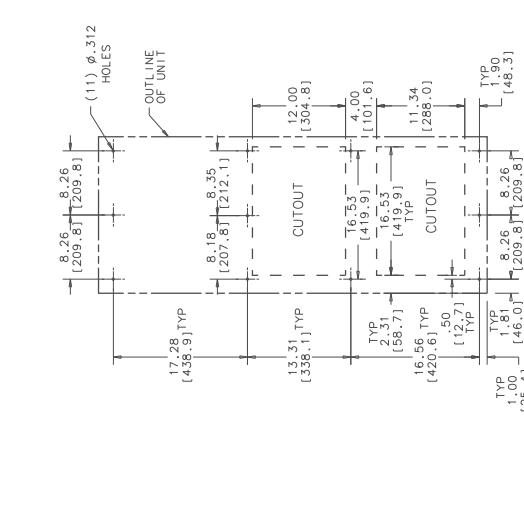

SYM	NOTICE	REVISIONS	
		DESCRIPTION	DATE
EC	15/017	NEW DRAWING RELEASE	7/6/16 JJS
APPROVED			

MOUNTING PLAN

ALL DIMENSIONS ARE IN INCHES		DIMENSIONS DESIGNATED IN METERS WILL METERS	
INCHES	IN	METERS	M
TOLERANCES UNLESS OTHERWISE SPECIFIED		TOLERANCES UNLESS OTHERWISE SPECIFIED	
.005	FRACTIONAL DIMENSIONS	.005	MILLIMETERS
± .005	DECIMAL DIMENSIONS	± .005	MILLIMETERS
DIMENSIONS DESIGNATED AS DIMENSIONS OF MATERIALS SHALL BE AS SHOWN ON DRAWING			
INCHES	IN	METERS	M
3/16	± .005	3/16	± .005
3/8	± .010	3/8	± .010
MATERIAL		MATERIAL	
UNLESS OTHERWISE SPECIFIED		UNLESS OTHERWISE SPECIFIED	
ALUMINUM		ALUMINUM	
VINYL CHLORIDE		VINYL CHLORIDE	
STEEL		STEEL	
COPPER		COPPER	
GLASS		GLASS	
CERAMIC		CERAMIC	
PVC		PVC	
PA		PA	
ABS		ABS	
PC		PC	
PS		PS	
PE		PE	
PP		PP	
PU		PU	
PVDF		PVDF	
PTFE		PTFE	
EPOXY		EPOXY	
SILICON		SILICON	
NICKEL		NICKEL	
ZINC		ZINC	
BRASS		BRASS	
STAINLESS STEEL		STAINLESS STEEL	
COPPER BRASS		COPPER BRASS	
ALUMINUM BRASS		ALUMINUM BRASS	
CERAMIC TILE		CERAMIC TILE	
CERAMIC GLAZED		CERAMIC GLAZED	
CERAMIC UNGLAZED		CERAMIC UNGLAZED	
CERAMIC ENAMEL		CERAMIC ENAMEL	
CERAMIC GLASS		CERAMIC GLASS	
CERAMIC GLASS BLOCK		CERAMIC GLASS BLOCK	
CERAMIC GLASS BRICK		CERAMIC GLASS BRICK	
CERAMIC GLASS TILE		CERAMIC GLASS TILE	
CERAMIC GLASS PANE		CERAMIC GLASS PANE	
CERAMIC GLASS CURTAIN		CERAMIC GLASS CURTAIN	
CERAMIC GLASS DOOR		CERAMIC GLASS DOOR	
CERAMIC GLASS WINDOW		CERAMIC GLASS WINDOW	
CERAMIC GLASS PARTITION		CERAMIC GLASS PARTITION	
CERAMIC GLASS WALL		CERAMIC GLASS WALL	
CERAMIC GLASS CEILING		CERAMIC GLASS CEILING	
CERAMIC GLASS FLOOR		CERAMIC GLASS FLOOR	
CERAMIC GLASS STAIR		CERAMIC GLASS STAIR	
CERAMIC GLASS ELEVATOR		CERAMIC GLASS ELEVATOR	
CERAMIC GLASS RAMP		CERAMIC GLASS RAMP	
CERAMIC GLASS BALCONY		CERAMIC GLASS BALCONY	
CERAMIC GLASS TERRACE		CERAMIC GLASS TERRACE	
CERAMIC GLASS PORCH		CERAMIC GLASS PORCH	
CERAMIC GLASS PATIO		CERAMIC GLASS PATIO	
CERAMIC GLASS DECK		CERAMIC GLASS DECK	
CERAMIC GLASS PORCH		CERAMIC GLASS PORCH	
CERAMIC GLASS PATIO		CERAMIC GLASS PATIO	
CERAMIC GLASS DECK		CERAMIC GLASS DECK	
CERAMIC GLASS PORCH		CERAMIC GLASS PORCH	
CERAMIC GLASS PATIO		CERAMIC GLASS PATIO	
CERAMIC GLASS DECK		CERAMIC GLASS DECK	
CERAMIC GLASS PORCH		CERAMIC GLASS PORCH	
CERAMIC GLASS PATIO		CERAMIC GLASS PATIO	
CERAMIC GLASS DECK		CERAMIC GLASS DECK	
CERAMIC GLASS PORCH		CERAMIC GLASS PORCH	
CERAMIC GLASS PATIO		CERAMIC GLASS PATIO	
CERAMIC GLASS DECK		CERAMIC GLASS DECK	

P/N GA250050AA

MADE IN THE U.S.A.

TITLE: GENERAL ARRANGEMENT
UNIT: WITH DIXELL THERMOSTAT

DRAWN	REVISED
DATE: 8/1/16	DATE: 8/1/16
BY: JJS	BY: JJS
CHK: JJS	CHK: JJS
APP: JJS	APP: JJS
SCALE: 1/8" = 1"	SCALE: 1/8" = 1"
SHEET: 1 OF 1	SHEET: 1 OF 1