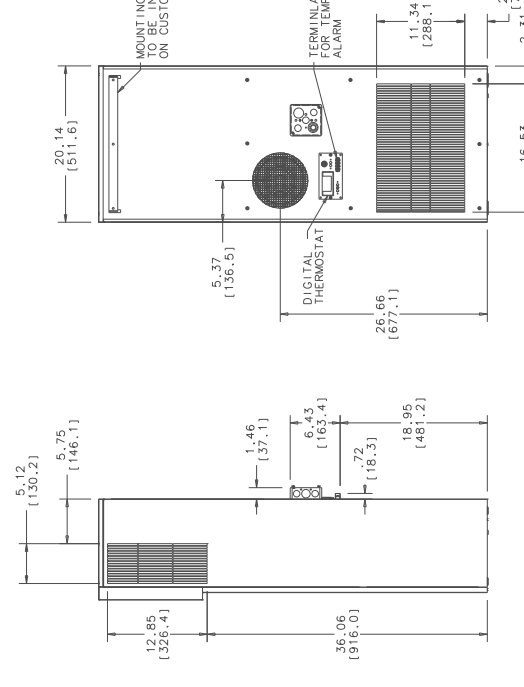

SYM	NOTICE	REVISIONS	
		DESCRIPTION	DATE
EC	15/017	NEW DRAWING RELEASE	7/6/16 JJS
APPROVED			

MOUNTING PLAN

ALL DIMENSIONS ARE IN INCHES		DIMENSIONS DESIGNATED IN METERS WILL METERS	
INCHES	IN	METERS	M
TOLERANCES UNLESS OTHERWISE SPECIFIED		TOLERANCES UNLESS OTHERWISE SPECIFIED	
.005	FRACTIONAL DIMENSIONS	.005	MILLIMETERS
± .005	DECIMAL DIMENSIONS	± .005	MILLIMETERS
DIMENSIONS DESIGNATED AS DIMENSIONS OF MATERIALS SHALL BE AS SHOWN ON DRAWING			
INCHES	IN	METERS	M
3/16	± .005	3/16	± .005
3/8	± .010	3/8	± .010
MATERIAL		MATERIAL	
UNLESS OTHERWISE SPECIFIED		UNLESS OTHERWISE SPECIFIED	
ALUMINUM		ALUMINUM	
VINYL CHLORIDE		VINYL CHLORIDE	
STEEL		STEEL	
COPPER		COPPER	
GLASS		GLASS	
CERAMIC		CERAMIC	
PVC		PVC	
PA		PA	
ABS		ABS	
PC		PC	
PS		PS	
PE		PE	
PP		PP	
PU		PU	
PVDF		PVDF	
PTFE		PTFE	
EPOXY		EPOXY	
SILICON		SILICON	
NICKEL		NICKEL	
ZINC		ZINC	
BRASS		BRASS	
STAINLESS STEEL		STAINLESS STEEL	
COPPER BRASS		COPPER BRASS	
ALUMINUM BRASS		ALUMINUM BRASS	
CERAMIC TILE		CERAMIC TILE	
CERAMIC GLAZED		CERAMIC GLAZED	
CERAMIC UNGLAZED		CERAMIC UNGLAZED	
CERAMIC ENAMEL		CERAMIC ENAMEL	
CERAMIC GLASS		CERAMIC GLASS	
CERAMIC GLASS BLOCK		CERAMIC GLASS BLOCK	
CERAMIC GLASS BRICK		CERAMIC GLASS BRICK	
CERAMIC GLASS TILE		CERAMIC GLASS TILE	
CERAMIC GLASS PANE		CERAMIC GLASS PANE	
CERAMIC GLASS CURTAIN		CERAMIC GLASS CURTAIN	
CERAMIC GLASS DOOR		CERAMIC GLASS DOOR	
CERAMIC GLASS WINDOW		CERAMIC GLASS WINDOW	
CERAMIC GLASS PARTITION		CERAMIC GLASS PARTITION	
CERAMIC GLASS WALL		CERAMIC GLASS WALL	
CERAMIC GLASS CEILING		CERAMIC GLASS CEILING	
CERAMIC GLASS FLOOR		CERAMIC GLASS FLOOR	
CERAMIC GLASS STAIR		CERAMIC GLASS STAIR	
CERAMIC GLASS ELEVATOR		CERAMIC GLASS ELEVATOR	
CERAMIC GLASS RAMP		CERAMIC GLASS RAMP	
CERAMIC GLASS BALCONY		CERAMIC GLASS BALCONY	
CERAMIC GLASS TERRACE		CERAMIC GLASS TERRACE	
CERAMIC GLASS PORCH		CERAMIC GLASS PORCH	
CERAMIC GLASS PATIO		CERAMIC GLASS PATIO	
CERAMIC GLASS DECK		CERAMIC GLASS DECK	
CERAMIC GLASS PORCH		CERAMIC GLASS PORCH	
CERAMIC GLASS PATIO		CERAMIC GLASS PATIO	
CERAMIC GLASS DECK		CERAMIC GLASS DECK	
CERAMIC GLASS PORCH		CERAMIC GLASS PORCH	
CERAMIC GLASS PATIO		CERAMIC GLASS PATIO	
CERAMIC GLASS DECK		CERAMIC GLASS DECK	
CERAMIC GLASS PORCH		CERAMIC GLASS PORCH	
CERAMIC GLASS PATIO		CERAMIC GLASS PATIO	
CERAMIC GLASS DECK		CERAMIC GLASS DECK	
CERAMIC GLASS PORCH		CERAMIC GLASS PORCH	
CERAMIC GLASS PATIO		CERAMIC GLASS PATIO	
CERAMIC GLASS DECK		CERAMIC GLASS DECK	

P/N GA250050AA

MADE IN THE U.S.A.

TITLE: GENERAL ARRANGEMENT
UNIT: WITH DIXELL THERMOSTAT

DRAWN	REVISED
DATE: 8/1/16	DATE: 8/1/16
BY: JJS	BY: JJS
CHK: JJS	CHK: JJS
APP: JJS	APP: JJS
SCALE: 1/8" = 1"	SCALE: 1/8" = 1"
SHEET: 1 OF 1	SHEET: 1 OF 1