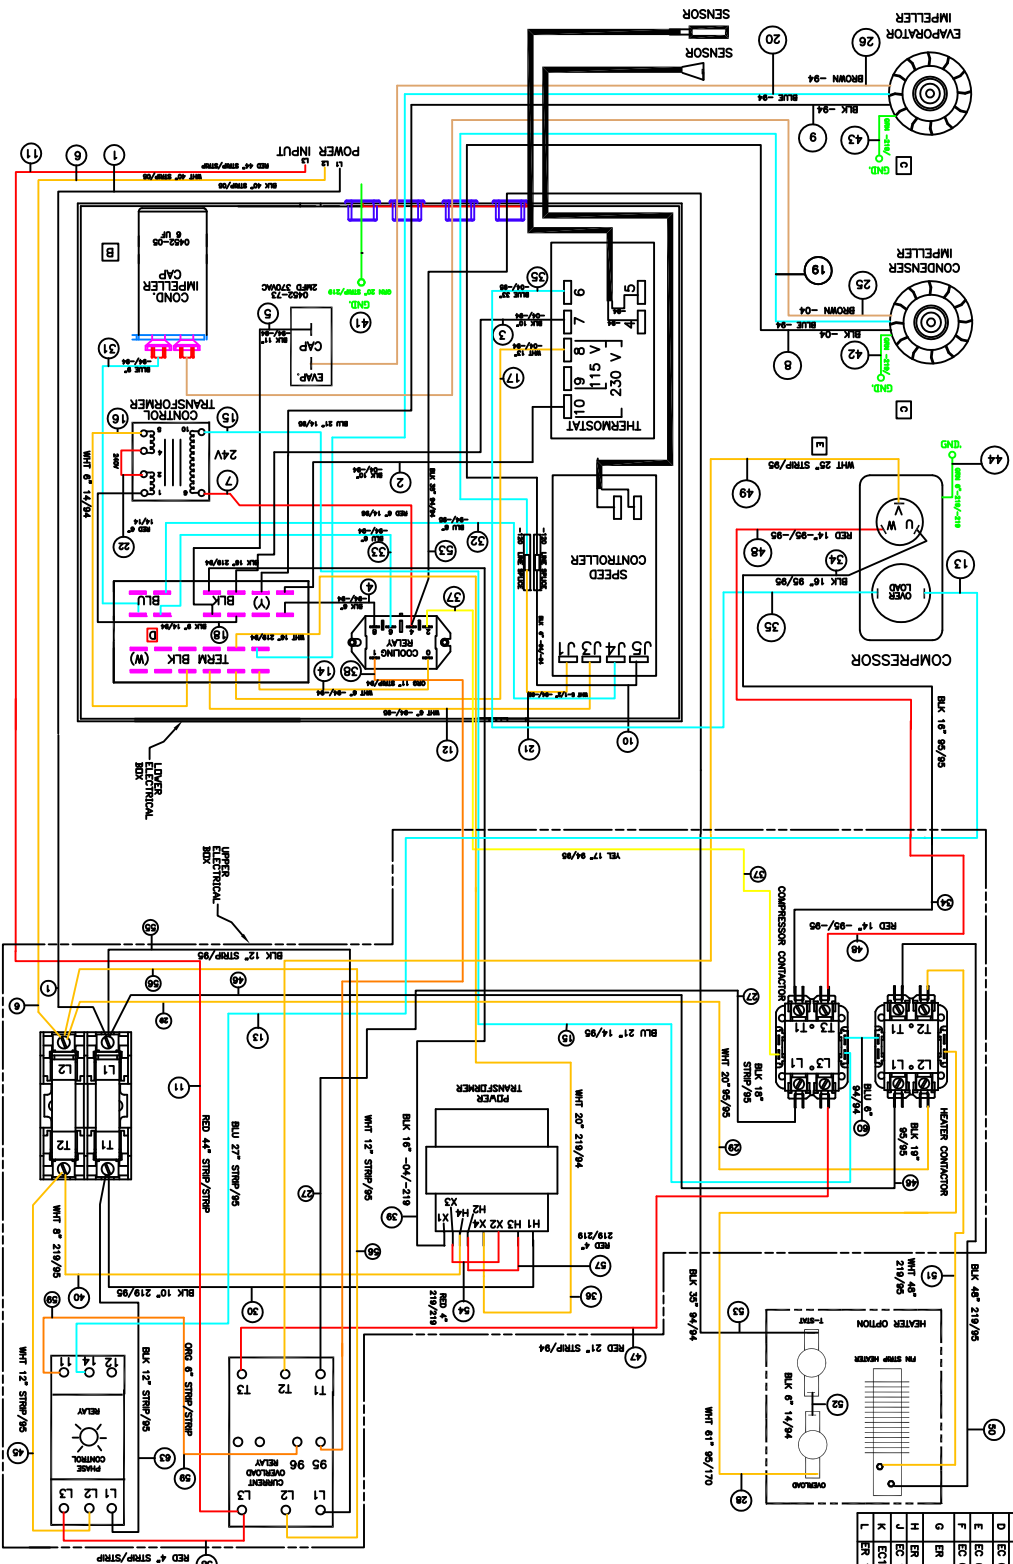

BOTTOM

TOP

REV	DATE	APPROVED	REVISIONS
S	06/27/08		ADDED #189 WHITE WIRE #28" STRP/-95
R	06/27/08		ADDED #189 WHITE WIRE #28" STRP/-95
Q	06/27/08		ADDED #189 WHITE WIRE #28" STRP/-95
P	06/27/08		ADDED #189 WHITE WIRE #28" STRP/-95
O	06/27/08		ADDED #189 WHITE WIRE #28" STRP/-95
N	06/27/08		ADDED #189 WHITE WIRE #28" STRP/-95
M	06/27/08		ADDED #189 WHITE WIRE #28" STRP/-95
L	06/27/08		ADDED #189 WHITE WIRE #28" STRP/-95
K	06/27/08		ADDED #189 WHITE WIRE #28" STRP/-95
J	06/27/08		ADDED #189 WHITE WIRE #28" STRP/-95
I	06/27/08		ADDED #189 WHITE WIRE #28" STRP/-95
H	06/27/08		ADDED #189 WHITE WIRE #28" STRP/-95
G	06/27/08		ADDED #189 WHITE WIRE #28" STRP/-95
F	06/27/08		ADDED #189 WHITE WIRE #28" STRP/-95
E	06/27/08		ADDED #189 WHITE WIRE #28" STRP/-95
D	06/27/08		ADDED #189 WHITE WIRE #28" STRP/-95
C	06/27/08		ADDED #189 WHITE WIRE #28" STRP/-95
B	06/27/08		ADDED #189 WHITE WIRE #28" STRP/-95
A	06/27/08		ADDED #189 WHITE WIRE #28" STRP/-95

KOOLTRONIC, INC.
WIRING DIAGRAM
AIR CONDITIONER
MODEL: WD-1135C
PART NUMBER: K24K30P320LF

DATE	06/27/08
BY	WD-1135C
CHKD	WD-1135C
APP'D	WD-1135C
REV	0