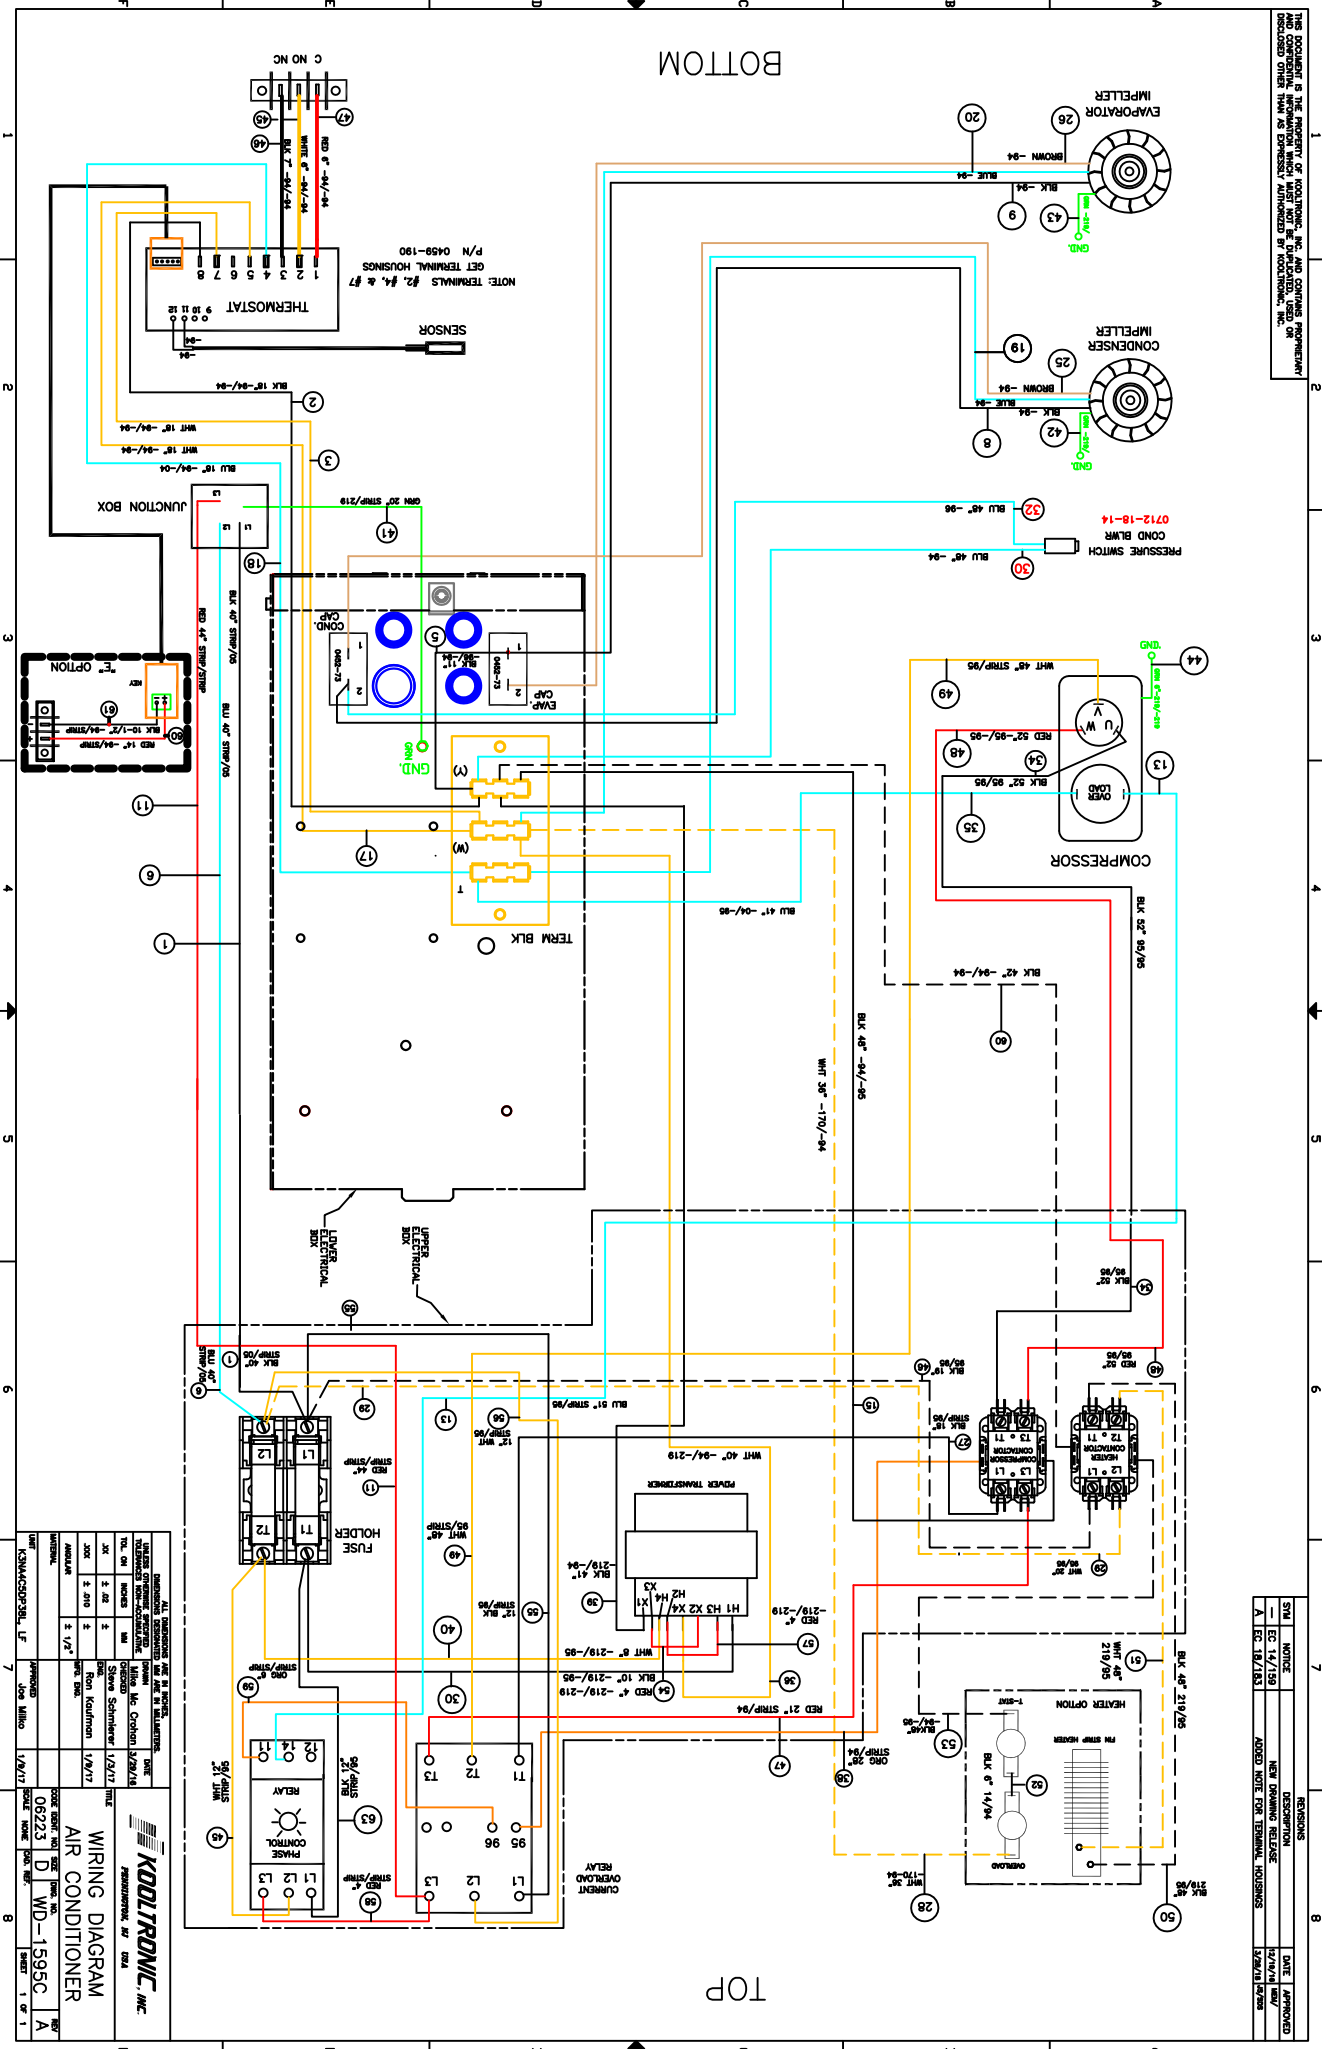

REV	DATE	DESCRIPTION
1	12/18/13	REVISED FOR REVISIONS
2	12/18/13	REVISED FOR REVISIONS

KOOLTRONIC, INC.
WIRING DIAGRAM
AIR CONDITIONER
MODEL: WD-1595C
DATE: 1/2/17

DESIGNED BY	1/2/17
CHECKED BY	1/2/17
APPROVED BY	1/2/17